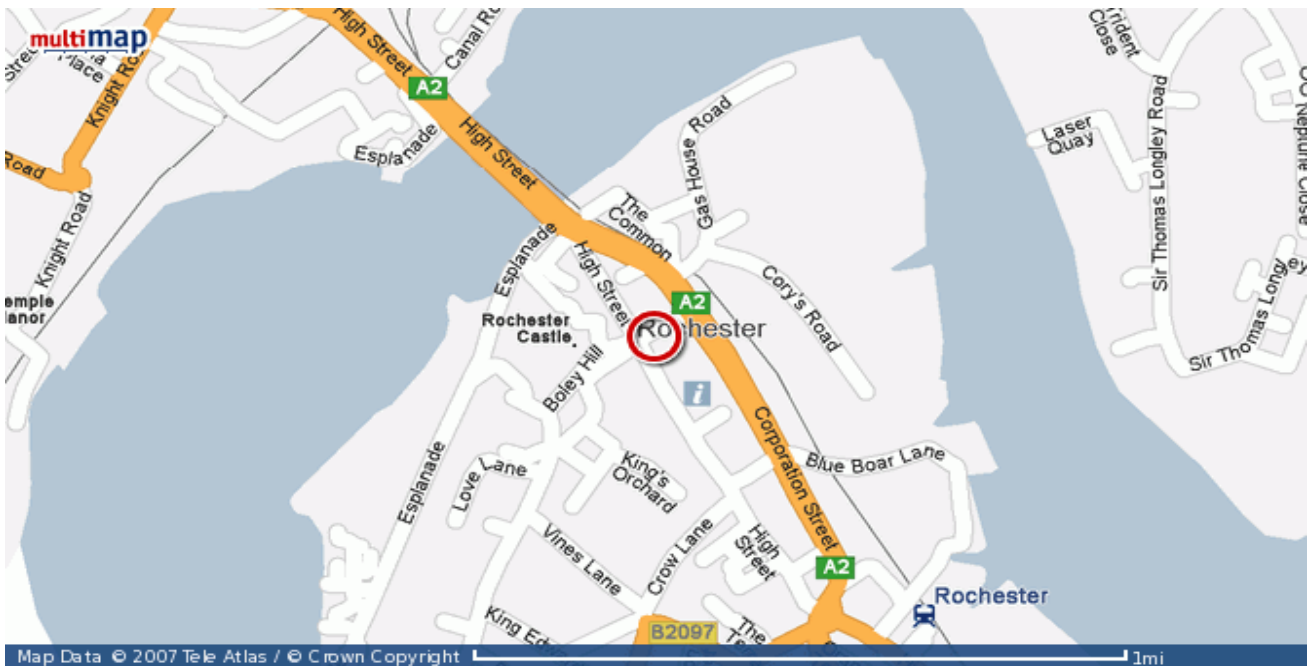

Page 1 of 2

By Car from Junction 2, M2

- Leave the M2 at Junction 2
- Take the Sundridge Hill exit – A228
- At the roundabout take first exit onto Cuxton Road
- Follow the A2 (Turn right onto High Street, bear left onto Corporation Street and turn right onto Northgate) for approximately 1 mile and the Corn Exchange is on the right, with a car park on the left

Trains

Rochester Railway Station is the closest rail station. There is short 3 minute (approx) walk down Rochester High Street (0.14 miles approx) and turning left onto Northgate to the Corn Exchange

For more information about planning your journey by train, please call National Rail on 08457 48 49 50 or visit www.nationalrail.co.uk

Bus Routes

Arriva Bus Services that stop at the Corporation Street bus stop, Rochester (0.14 miles from Corn Exchange) are as follows:

Mainline 140 & 141; 191; 133; 173; 136; 172; 700 & 701

For more information about planning your journey by bus or timetable information, please telephone Arriva on 0871 200 2233 or visit www.arrivabus.co.uk