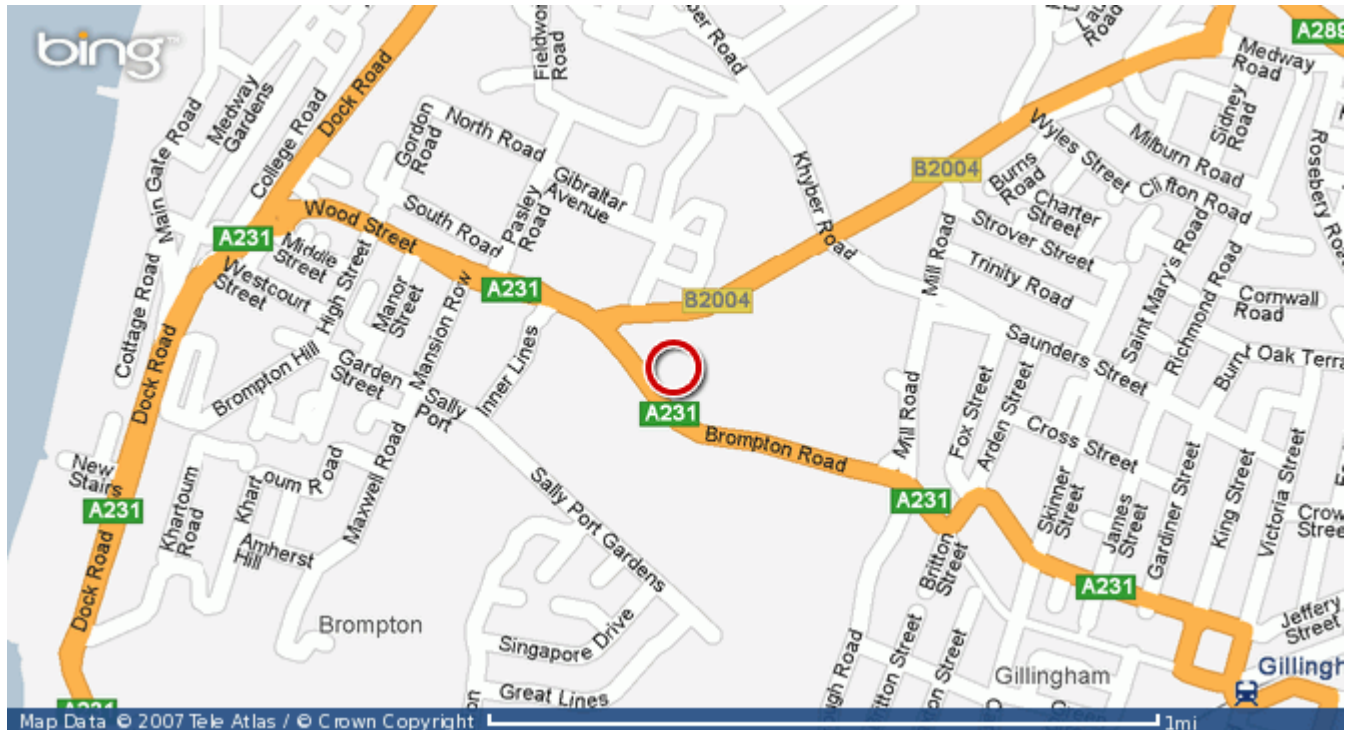

Your LINK for improving health and social care

www.themedwaylink.co.uk

the
MEDWAY LINK

Medway LINK Community Engagement Event

The King Charles Hotel, Brompton Road, Gillingham, Kent ME7 5QT

a LOCAL INVOLVEMENT NETWORK

The nearest train station is Gillingham Train Station which is less than a mile from the Hotel, and is approximately a 15 minute walk.

There are regular bus services which pass straight past the hotel with bus stops close by.